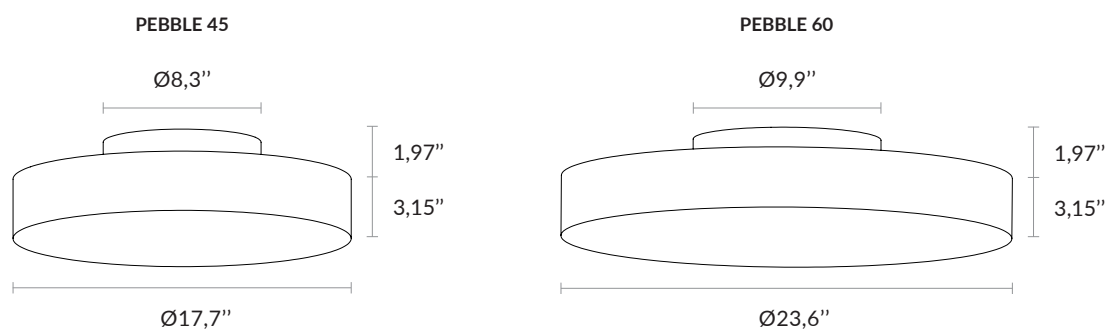

US PRODUCT SHEET

PEBBLE

Non contractual picture

AAE PEBBLE US FP

Alain Ellouz
.paris

Type	Ceiling light Equipped with UL listed components
Environment	Indoor
Material	Alabaster and painted steel : White RAL 9016
Lighting system	LED Strip 2,9W/ft (2700K or 3000K) - Dimmable intensity Integrated transformer (TRIAC)
Voltage	24 V : transformer provided
Wattage	PEBBLE 45 : 14 W PEBBLE 60 : 17 W
Source lumens	PEBBLE 45 : 840 lm PEBBLE 60 : 1130 lm The alabaster diffuses between 40 and 60% of the light source lumens
Reference	PEBBLE 45 : COL-0199 PEBBLE 60 : COL-0201

Dimensions :

Weight/ Poids :

44 lb / 20 Kg

55 lb / 25 Kg

2 years warranty. General terms and conditions of sales.